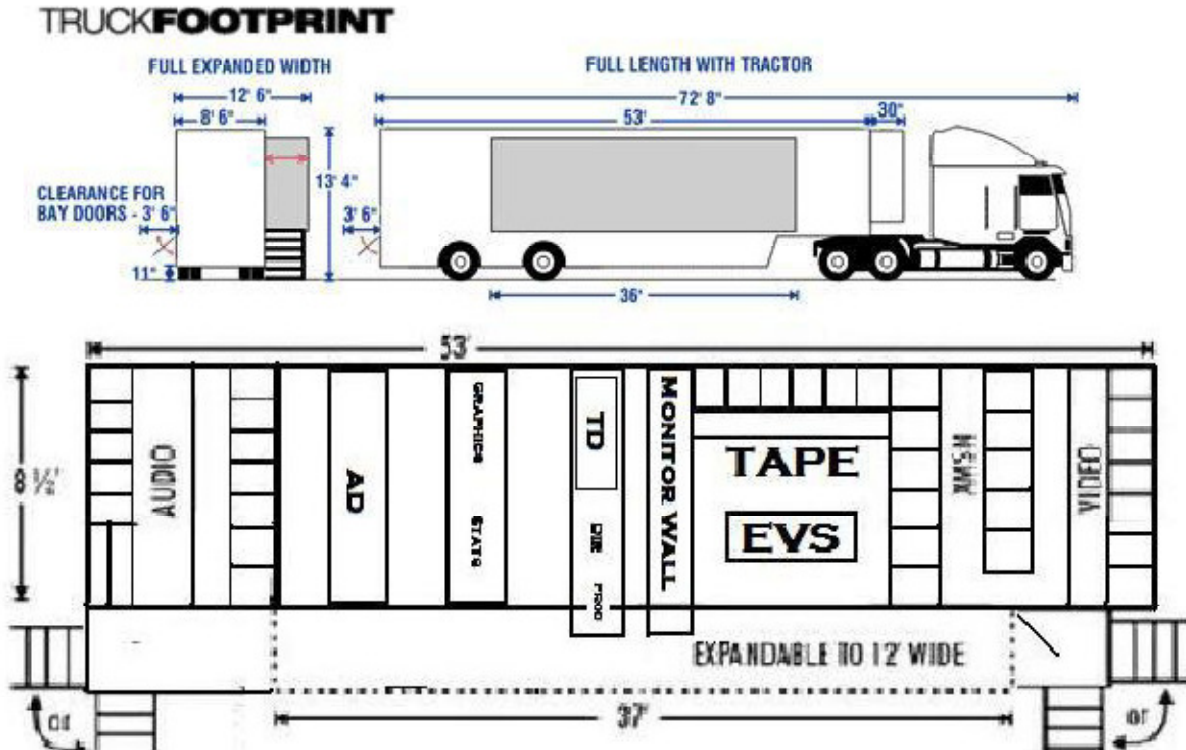

Harb Production Services

Contact: Dan Harb

danharb@comcast.net

865-523-1073

865-368-4272

LANCE Full Digital 53' Expando

VIDEO SWITCHER

Grass Valley Kalypso Switcher

64 inputs, 4 M/E, 6 DPM's

ROUTING SYSTEM

Pesa Jaguar 64x64 Serial Digital Router

Pesa Cougar 64x128 Analog Video Router

VIDEO

10 DPS 475 10 bit Frame Syncs/Converters

8 SONY CCU700A CCU's

8 SONY RCP720 Remote Control Panels

1 SONY MSU750 Camera Master Camera Control Unit

STILLSTORE

Kalypso Internal Stillstore

GRAPHICS

Chyron HyperX2 , Lyric Pro Software